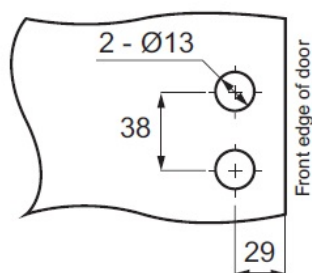

PRODUCT SHEET

Description:

Large Striker for "Tyr" Glass Door Locks, SS-Look

Item number:

14.60.660-0

Units	Box	Carton	HS Code	Barcode
Pcs.	1	40	8301600090	
				5704866447584

SISO A/S

Mileparken 11
DK-2740 Skovlunde
Denmark
VAT: DK 24786013