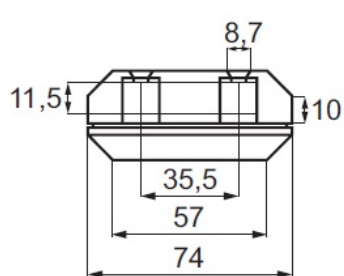

PRODUCT SHEET

Description:

Large Striker for "Tyr" Glass Door Locks, SS-Look

Item number:

14.60.660-0

Units	Box	Carton	HS Code	Barcode
Pcs.	1	40	8301600090	
				5704866447584

SISO A/S

Mileparken 11
DK-2740 Skovlunde
Denmark
VAT: DK 24786013