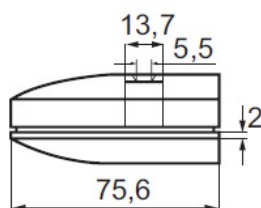

PRODUCT SHEET

Description:

Large Striker for "Tyr" Glass Door Locks, SS-Look

Item number:

14.60.660-0

Units	Box	Carton	HS Code	Barcode
Pcs.	1	40	8301600090	
				5704866447584

SISO A/S

Mileparken 11
DK-2740 Skovlunde
Denmark
VAT: DK 24786013